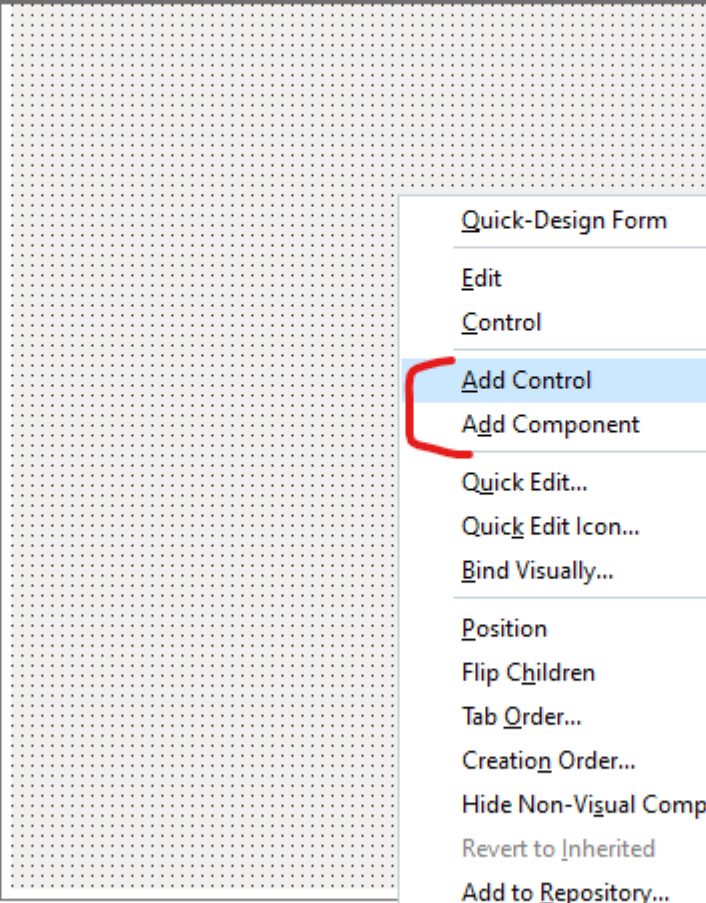

### Object Inspector

Form33 TForm33

Properties Events

> Constraints	(TSizeConstraints)
Ctl3D	<input checked="" type="checkbox"/> True
Cursor	crDefault
CustomHint	
> CustomTitleBar	(TTitleBar)
DefaultMonitor	dmActiveForm
DockSite	<input type="checkbox"/> False
DoubleBuffered	<input type="checkbox"/> False
DragKind	dkDrag
DragMode	dmManual
Enabled	<input checked="" type="checkbox"/> True
> Font	(TFont)
FormStyle	fsNormal
> GlassFrame	(TGlassFrame)
Height	480
HelpContext	0
HelpFile	
HelpKeyword	
HelpType	htContext
Hint	
> HorzScrollBar	(TControlScrollBar)
Icon	(None)
KeyPreview	<input type="checkbox"/> False
Left	0
> LiveBindings	LiveBindings
> LiveBindings Designer	LiveBindings Designer

Unit33

Form33

- Quick-Design Form
- Edit
- Control
- Add Control**
- Add Component
- Quick Edit...
- Quick Edit Icon...
- Bind Visually...
- Position
- Flip Children
- Tab Order...
- Creation Order...
- Hide Non-Visual Comp...
- Revert to Inherited
- Add to Repository...
- View as Text
- Text DFM